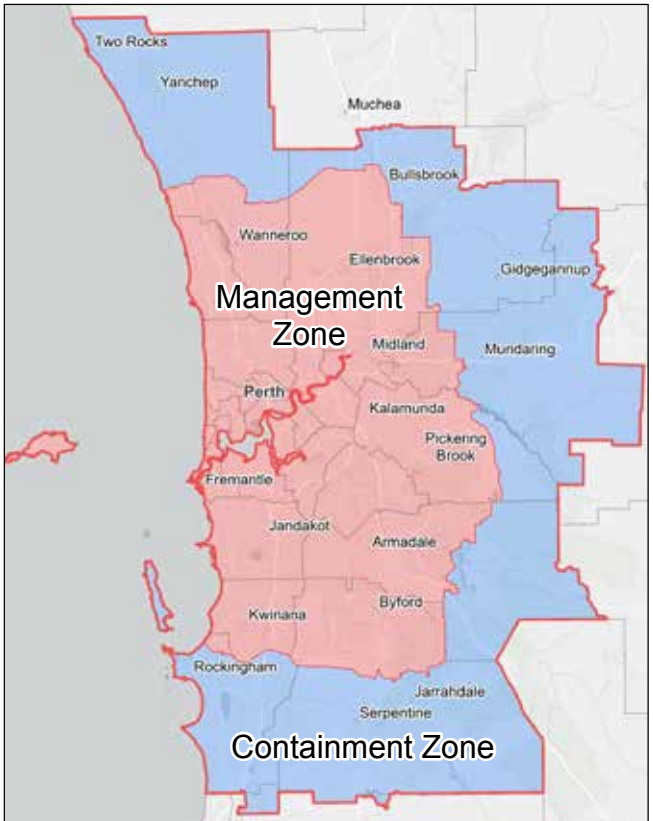

PSHB Quarantine Area

Polyphagous shot-hole borer (PSHB) Quarantine Area

A Quarantine Area (QA) covering the entire Perth metropolitan area is in place to slow the spread of PSHB.

The QA is split into two zones:

Management Zone and **Containment Zone**.

Restrictions on the movement of wood, green waste, mulch, live plants and plant material apply.

Wood must be chipped to pieces 2.5 cm or smaller before being moved outside the Management Zone or the QA.

Live plants with woody stems greater than 2 cm must not be moved outside of the Management Zone or the QA.

For more information and to view an interactive map of the QA, visit dpird.wa.gov.au/pshb

Polyphagous shot-hole borer (PSHB) Quarantine Area