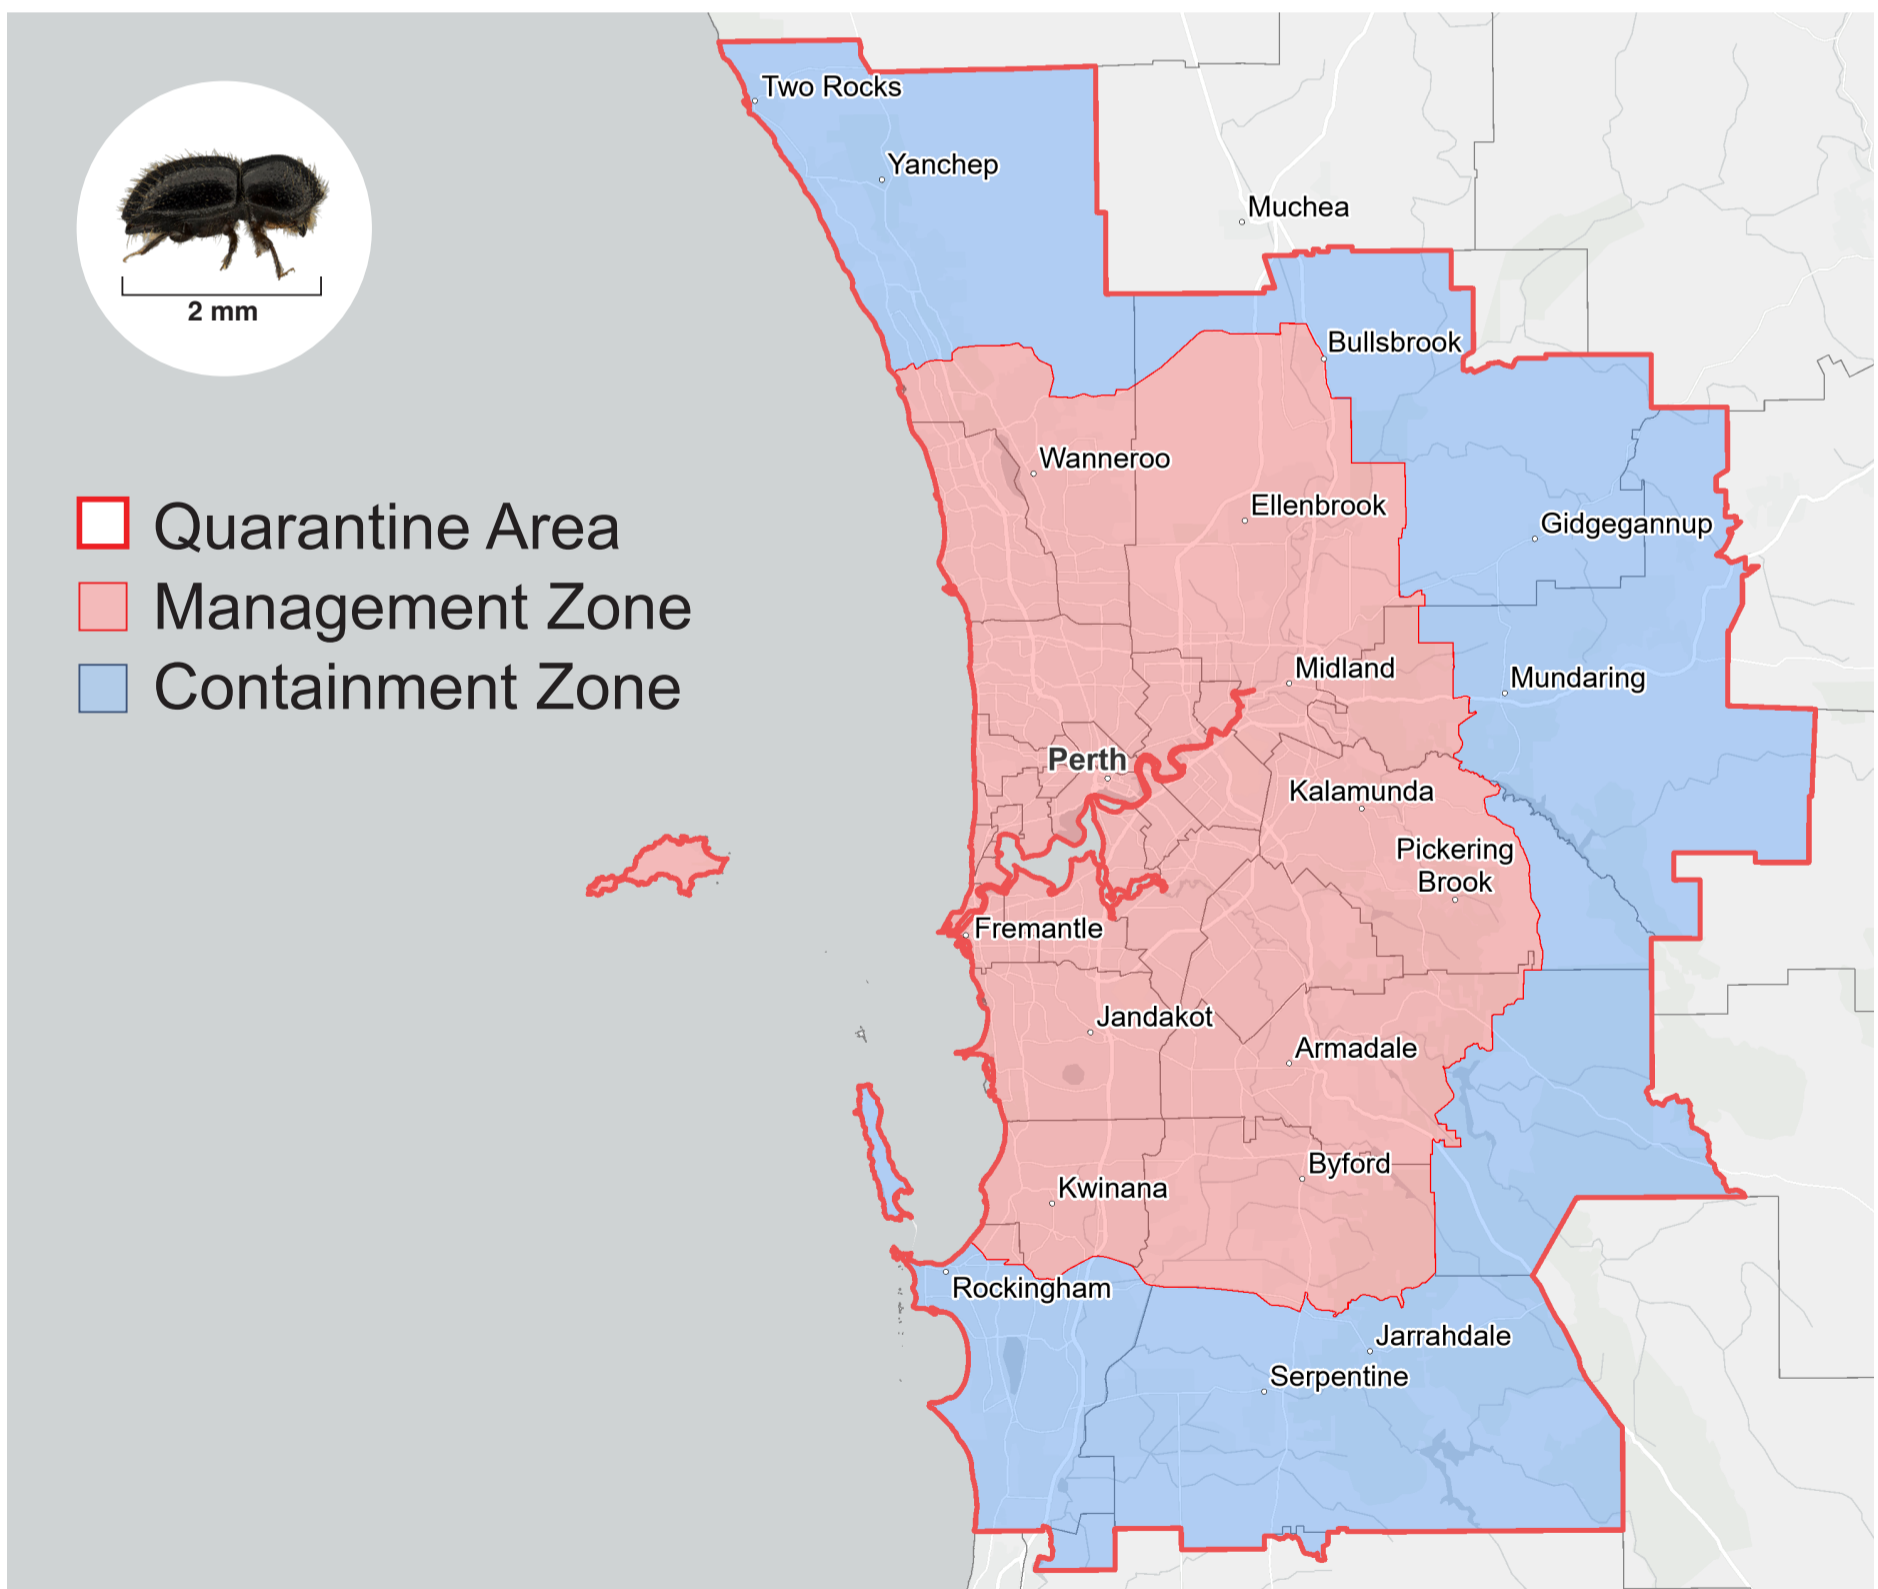

Polyphagous shot-hole borer

Which Quarantine Zone do you live in?

Scan the QR code to search your address

D066-25 DEC 2025

Department of
Primary Industries and
Regional Development

Protect
Grow
Innovate